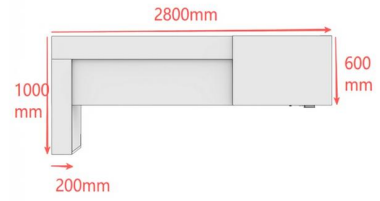

Rendering for Order 000519579.pdf — page 3

Rendering for Order 000519579.pdf — page 5