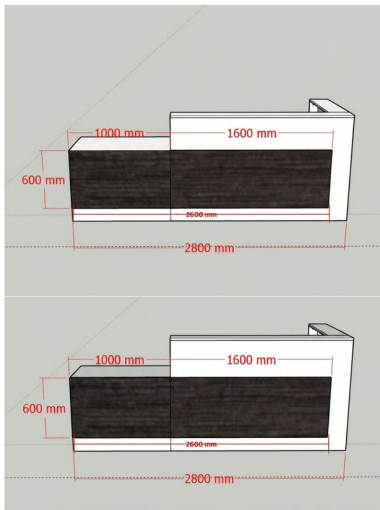

Rendering for Order 000519579.pdf — page 5