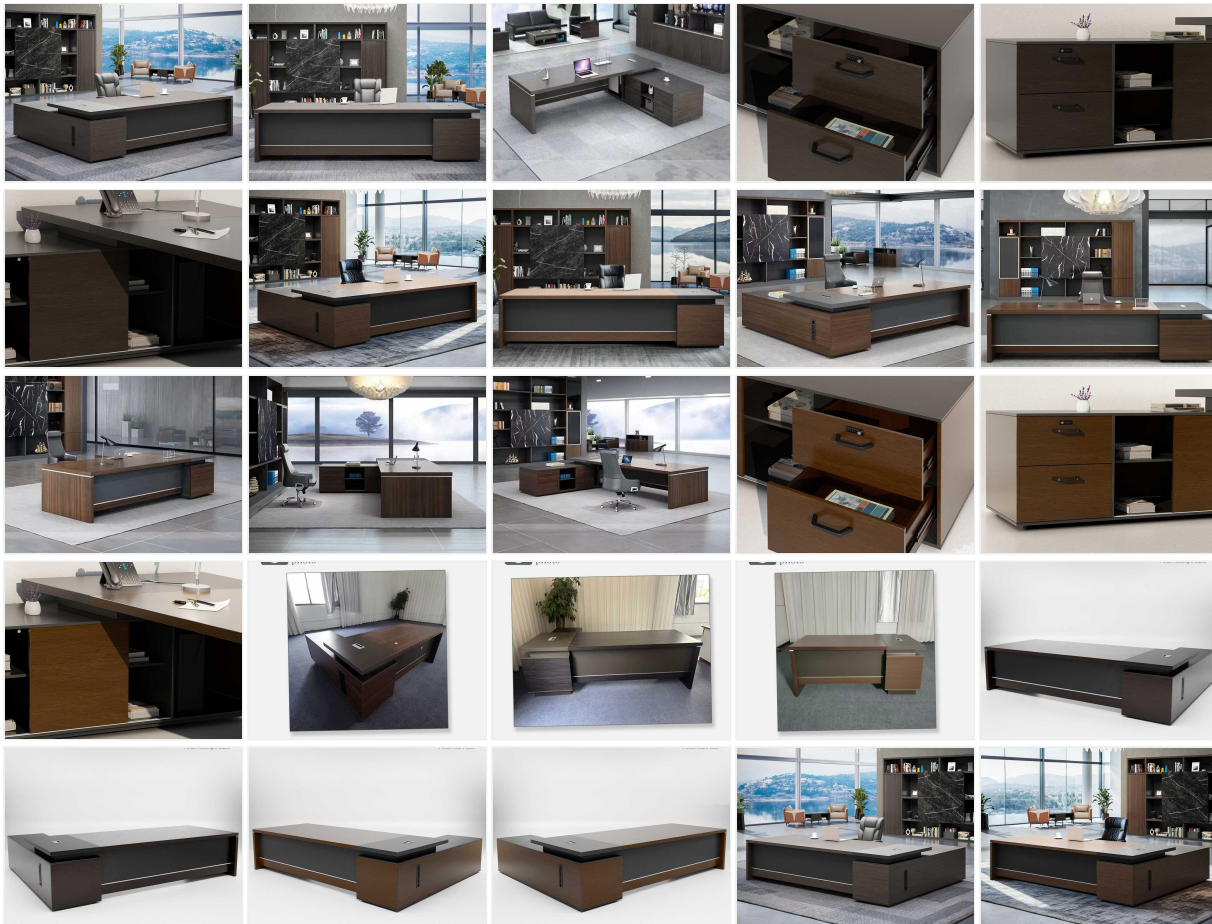

ALL PRODUCT PHOTOS