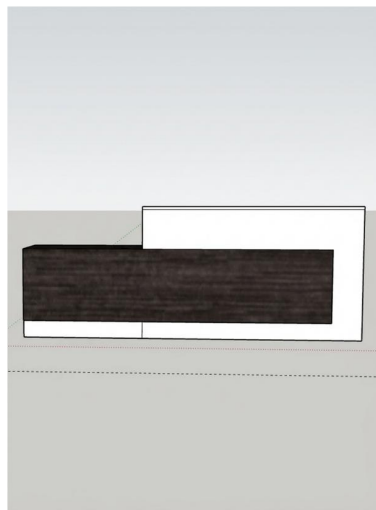

## Hershey · Modern L-Shaped Executive Desk

QUANTITY	SKU	VARIANT	MAIN DESK DIMENSIONS	RETURN DIMENSIONS
1	[SL] JM-JB05-I6R-MB	5'3" width / Right Return / Midnight Black	1600mm W × 800mm D × 760mm H	1600mm W × 400mm D × 690mm H

### SELECTED VARIANT IMAGE

### ALL PRODUCT PHOTOS

△ CUSTOM ITEMS

PRODUCT NAME	QUANTITY
Finishing: 0903	1
Test 2	1
Test 2	1

FINISHING: 0903

ALL PRODUCT PHOTOS

CUSTOM ORDER FILES

LS24015

Rendering for Order 000519579.pdf — page 1