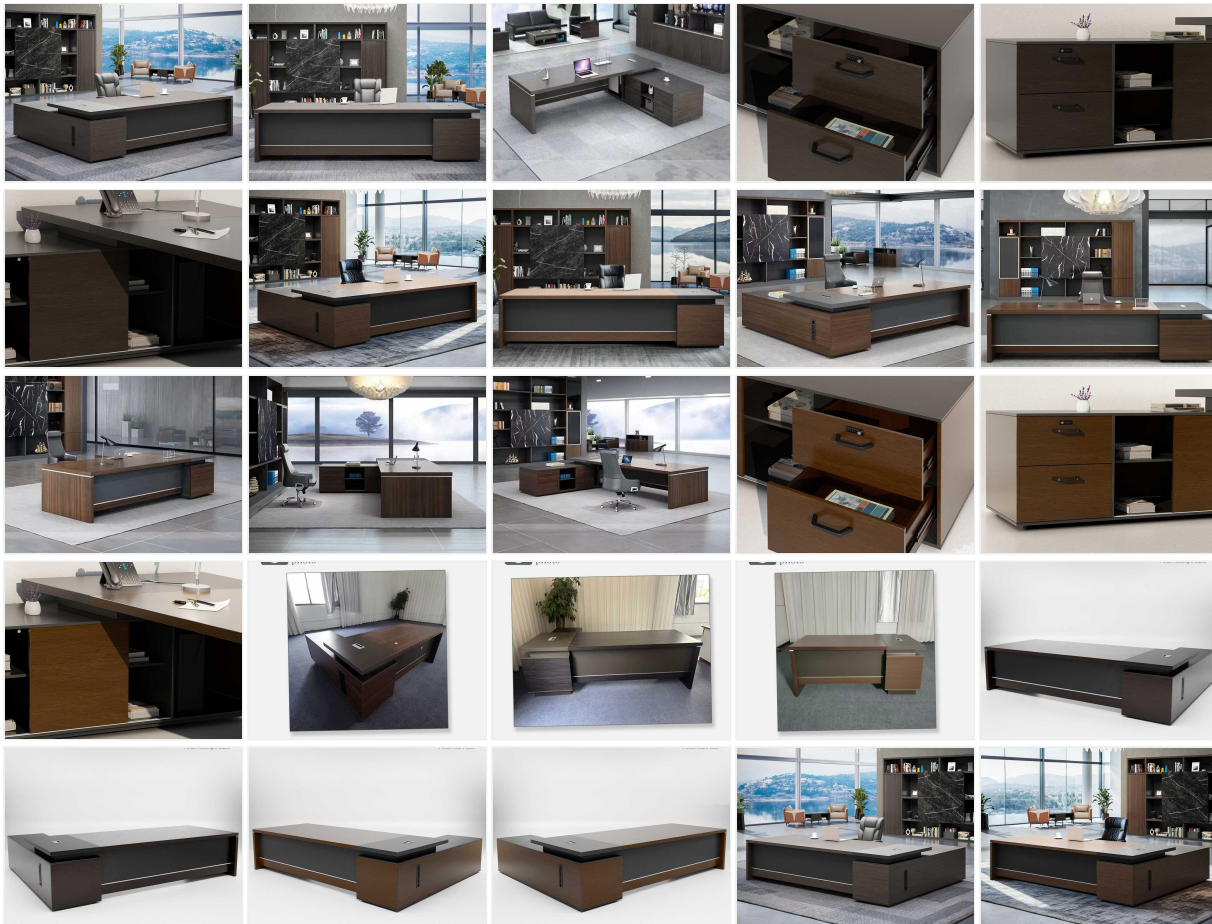

PURCHASE ORDER

Date: 2026-04-15

Order: 000519759

Supplier: SL

PO#: 000519759SL-custom-2-20260415T002740

⚠ IMPORTANT! CUSTOM ORDER

Hershey · Modern L-Shaped Executive Desk

QUANTITY	SKU	VARIANT	MAIN DESK DIMENSIONS	RETURN DIMENSIONS
1	[SL] JM-JB05-20R-MB	6'7" width / Right Return / Midnight Black	2000mm W × 800mm D × 760mm H	1600mm W × 400mm D × 690mm H

SELECTED VARIANT IMAGE

ALL PRODUCT PHOTOS

△ CUSTOM ITEMS

PRODUCT NAME	QUANTITY
Hershey Customized - Multilayered Wood	1
Hershey Customized - Gloss (Lacquer)	1
Hershey Customized - Combined Material	1
Hershey Customized - Storage Change	1
Hershey Customized - Wireless Charging Pad	2
Custom Item - Conference Table - 1400 × 3600 × 750 mm	1
Conference Table - Wireless Charging Pad	2
Custom Item - Shelving Unit - 2800 × 400 × 2000 mm	1
Shelving Unit - Key Lock	1
Shelving Unit - Logo Embedding	1
Shelving Unit - Fingerprint Lock	1