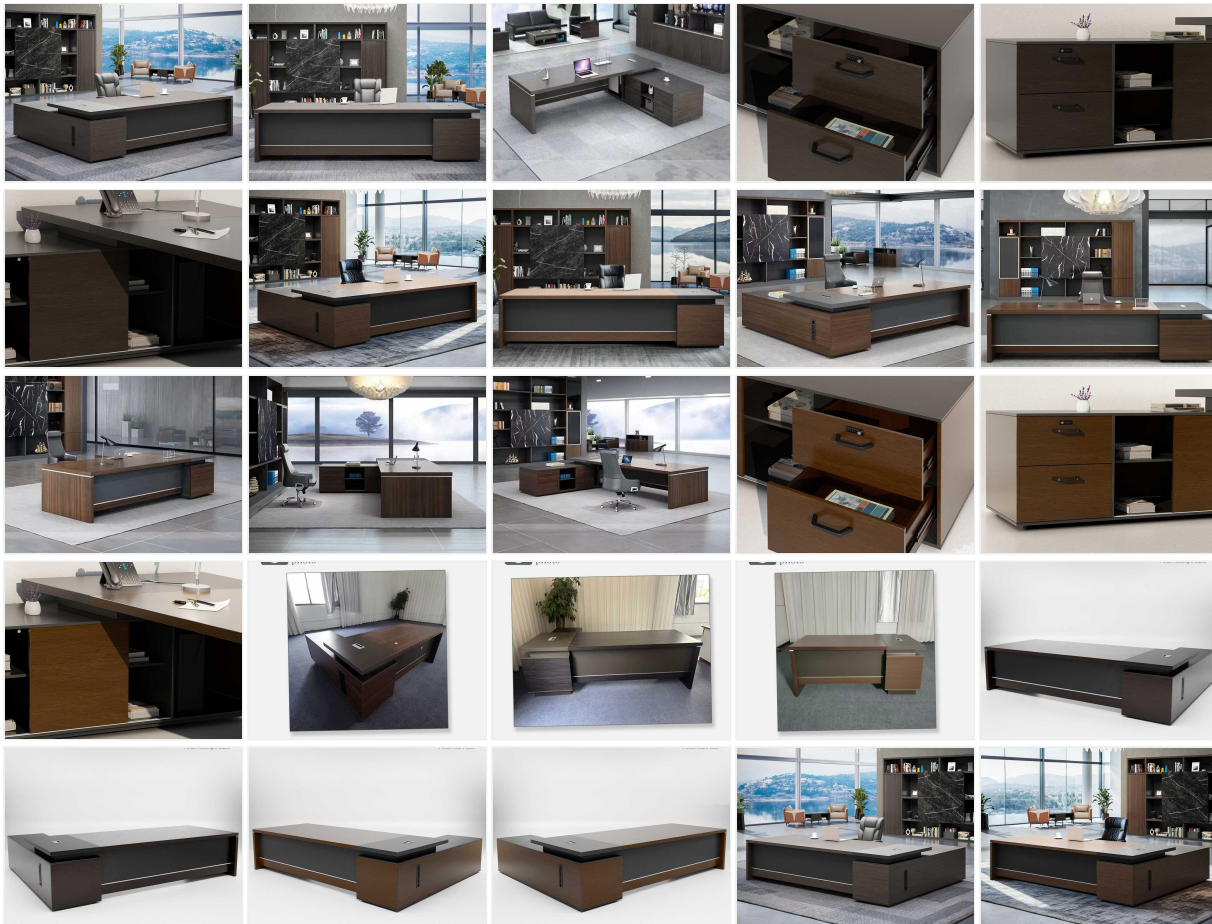

PURCHASE ORDER

Date: 2026-04-19

Order: 000519849

Supplier: SL

PO#: 000519849SL-custom-I-20260419T162702

⚠ IMPORTANT! CUSTOM ORDER

Hershey · Modern L-Shaped Executive Desk

QUANTITY	SKU	VARIANT	MAIN DESK DIMENSIONS	RETURN DIMENSIONS
1	[SL] JM-JB05-I6R-MB	5'3" width / Right Return / Midnight Black	1600mm W × 800mm D × 760mm H	1600mm W × 400mm D × 690mm H

SELECTED VARIANT IMAGE

ALL PRODUCT PHOTOS

△ CUSTOM ITEMS

PRODUCT NAME	QUANTITY
Hershey Customized - Fingerprint Lock	1
Hershey Customized - Wireless Charging Pad	1
Custom Item - Conference Table - 4800 x 1400 x 750 mm	1
Conference Table - Cable Management	2
Conference Table Customized - Integrated Lighting	1